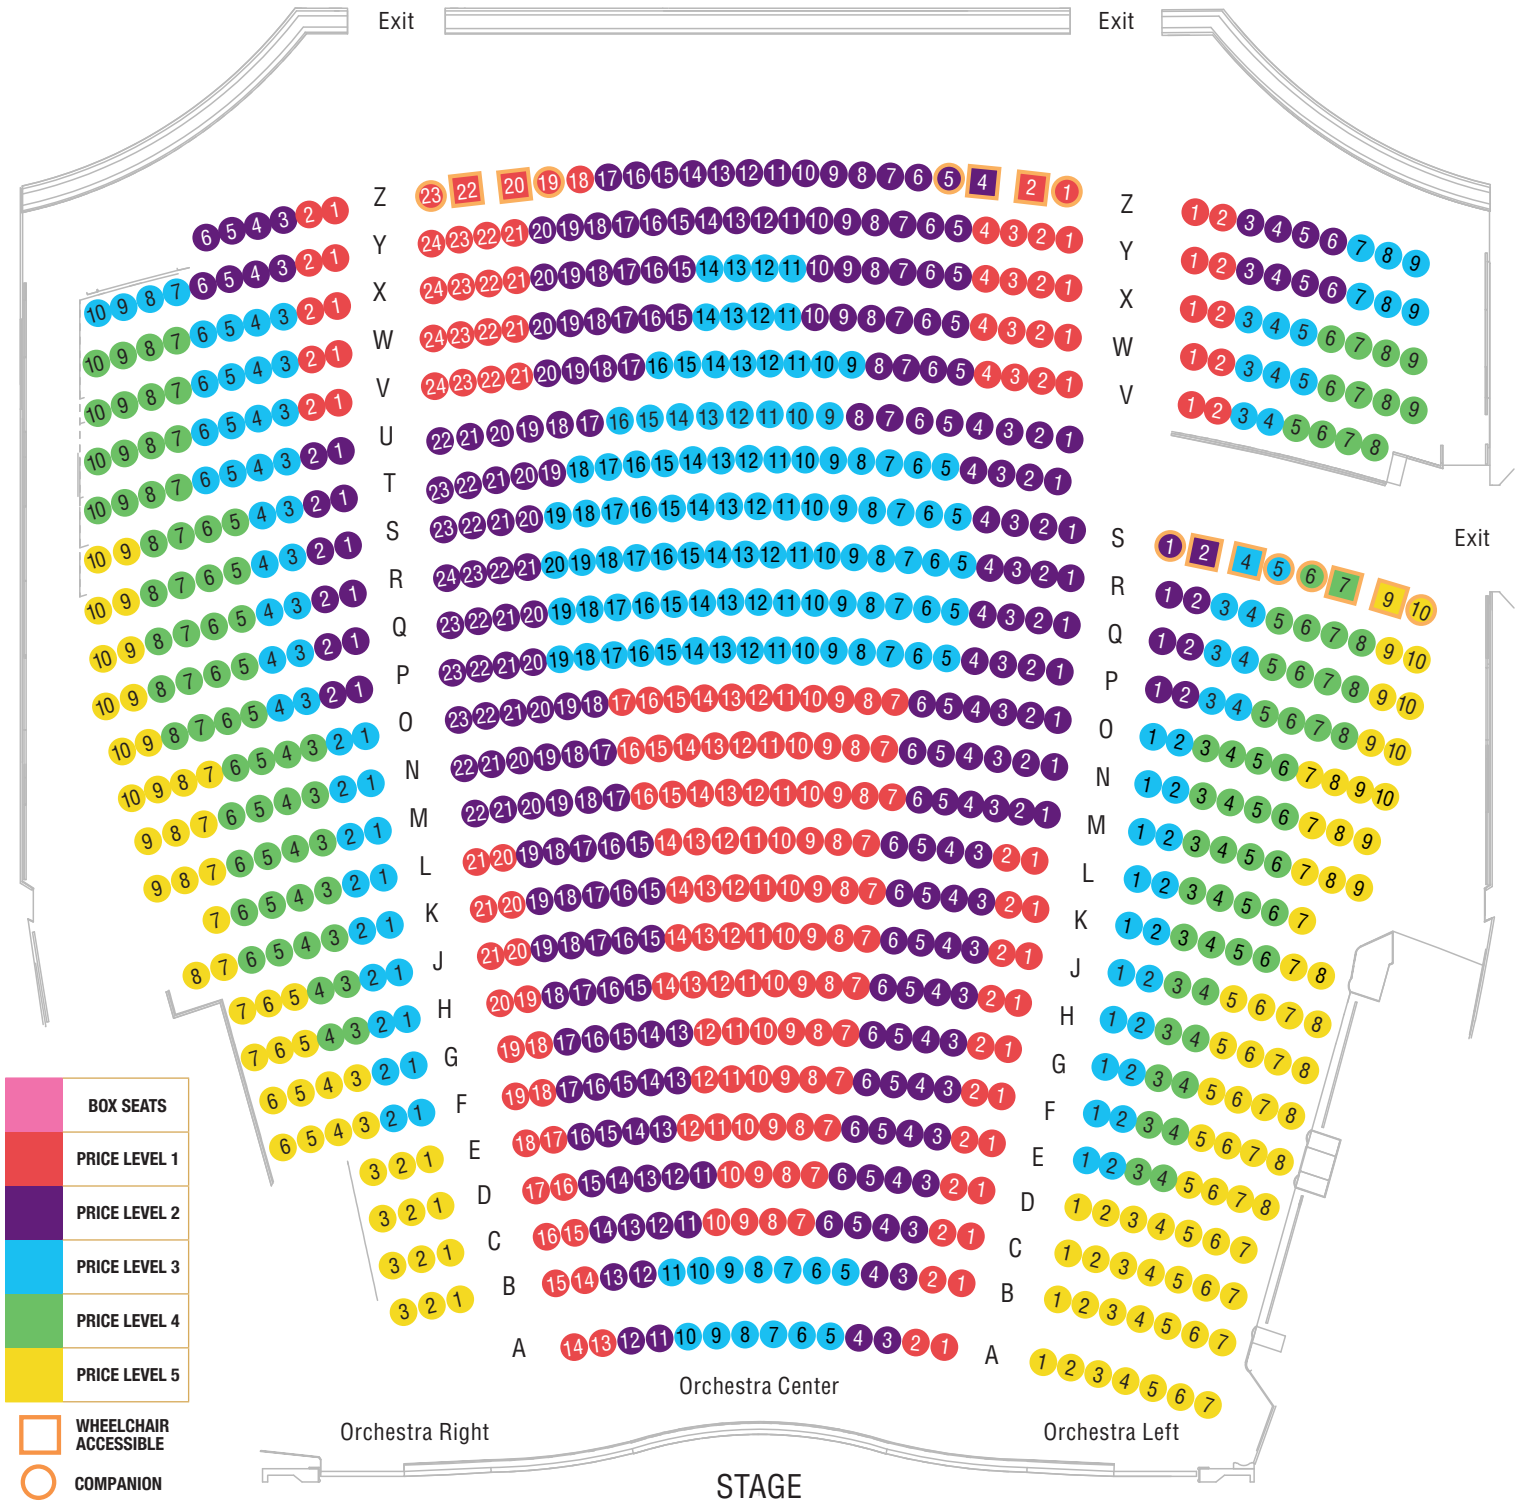

# POPS Orchestra Seating

# POPS Balcony Seating

# CHORAL TERRACE Seating

	BOX SEATS
	PRICE LEVEL 1
	PRICE LEVEL 2
	PRICE LEVEL 3
	PRICE LEVEL 4
	PRICE LEVEL 5
	WHEELCHAIR ACCESSIBLE
	COMPANION