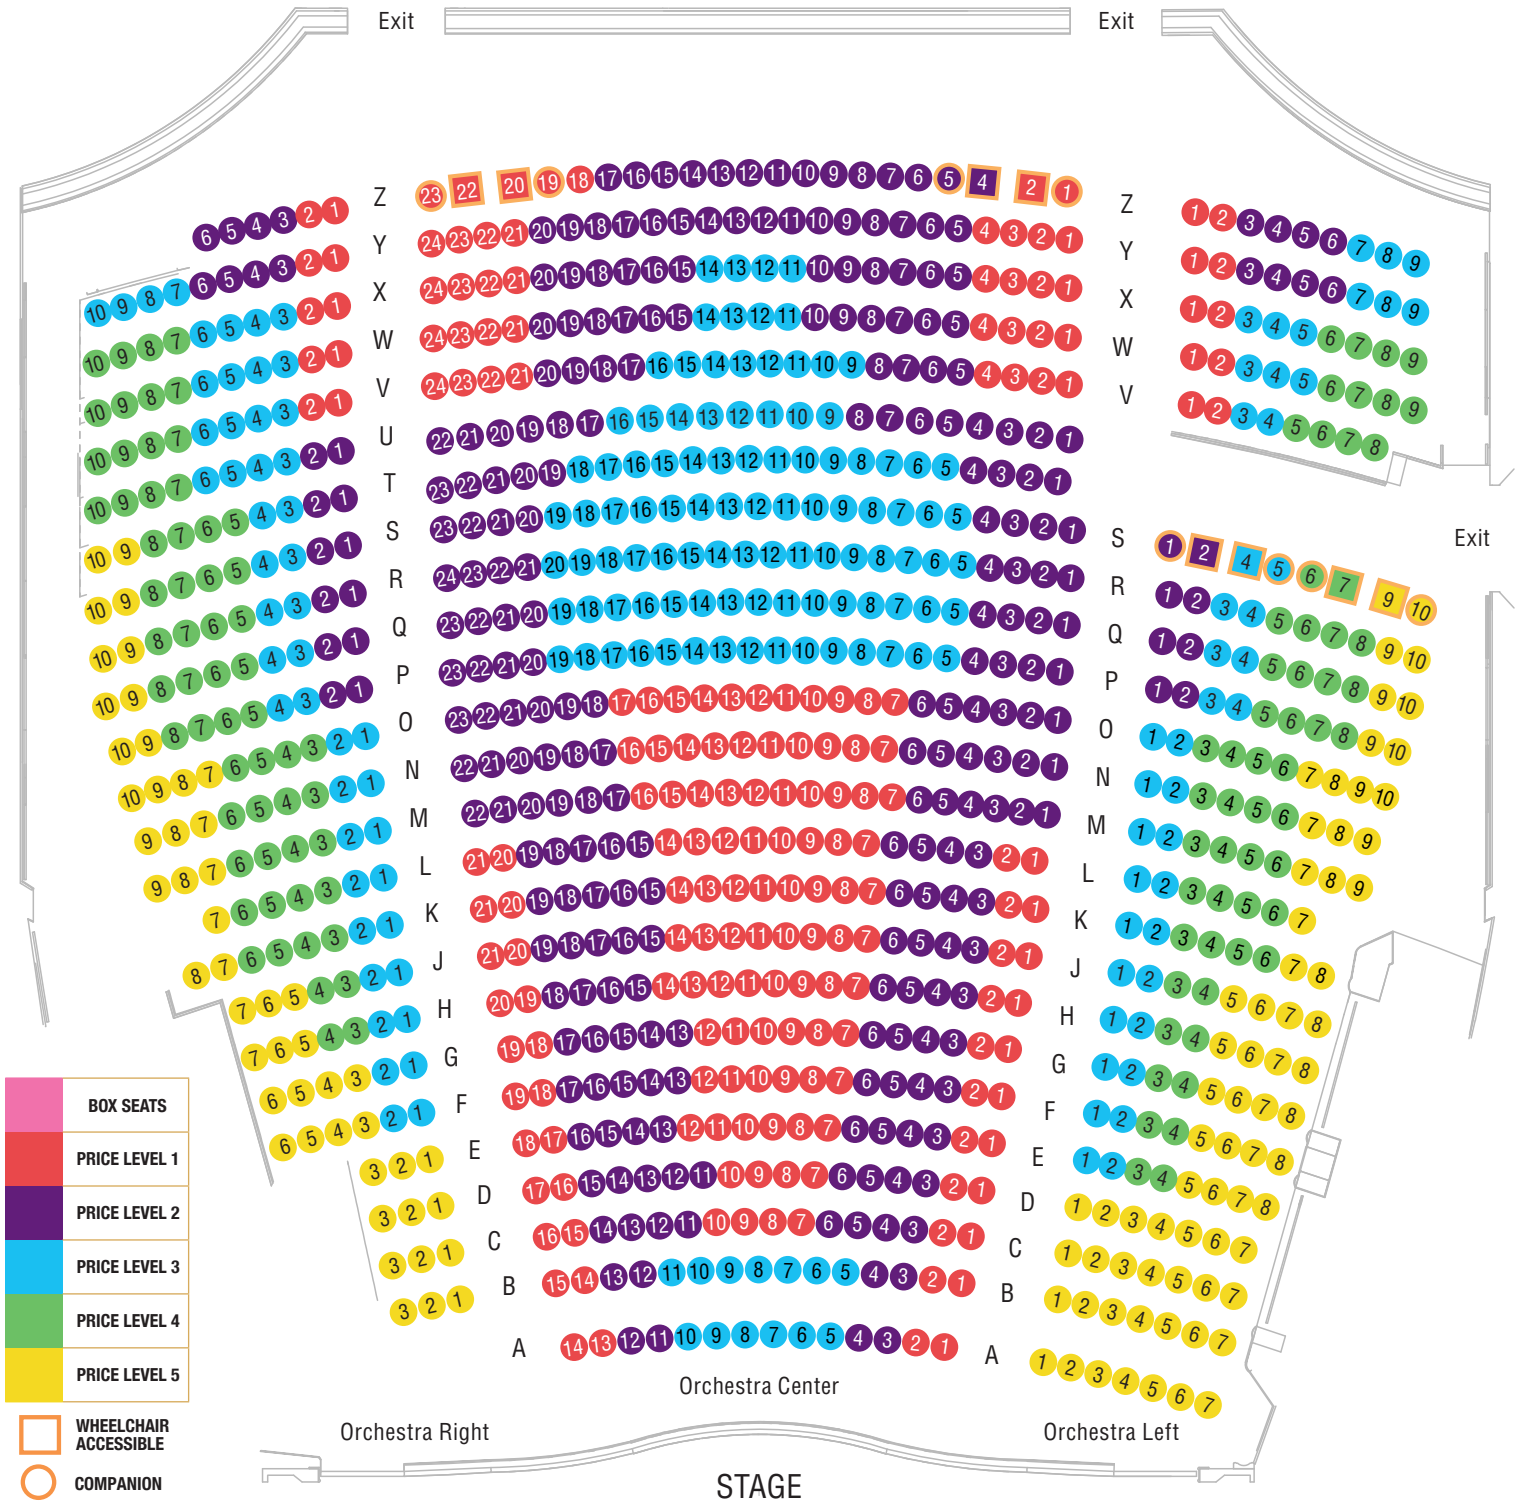

POPS Orchestra Seating

POPS Balcony Seating

CHORAL TERRACE Seating

	BOX SEATS
	PRICE LEVEL 1
	PRICE LEVEL 2
	PRICE LEVEL 3
	PRICE LEVEL 4
	PRICE LEVEL 5
	WHEELCHAIR ACCESSIBLE
	COMPANION