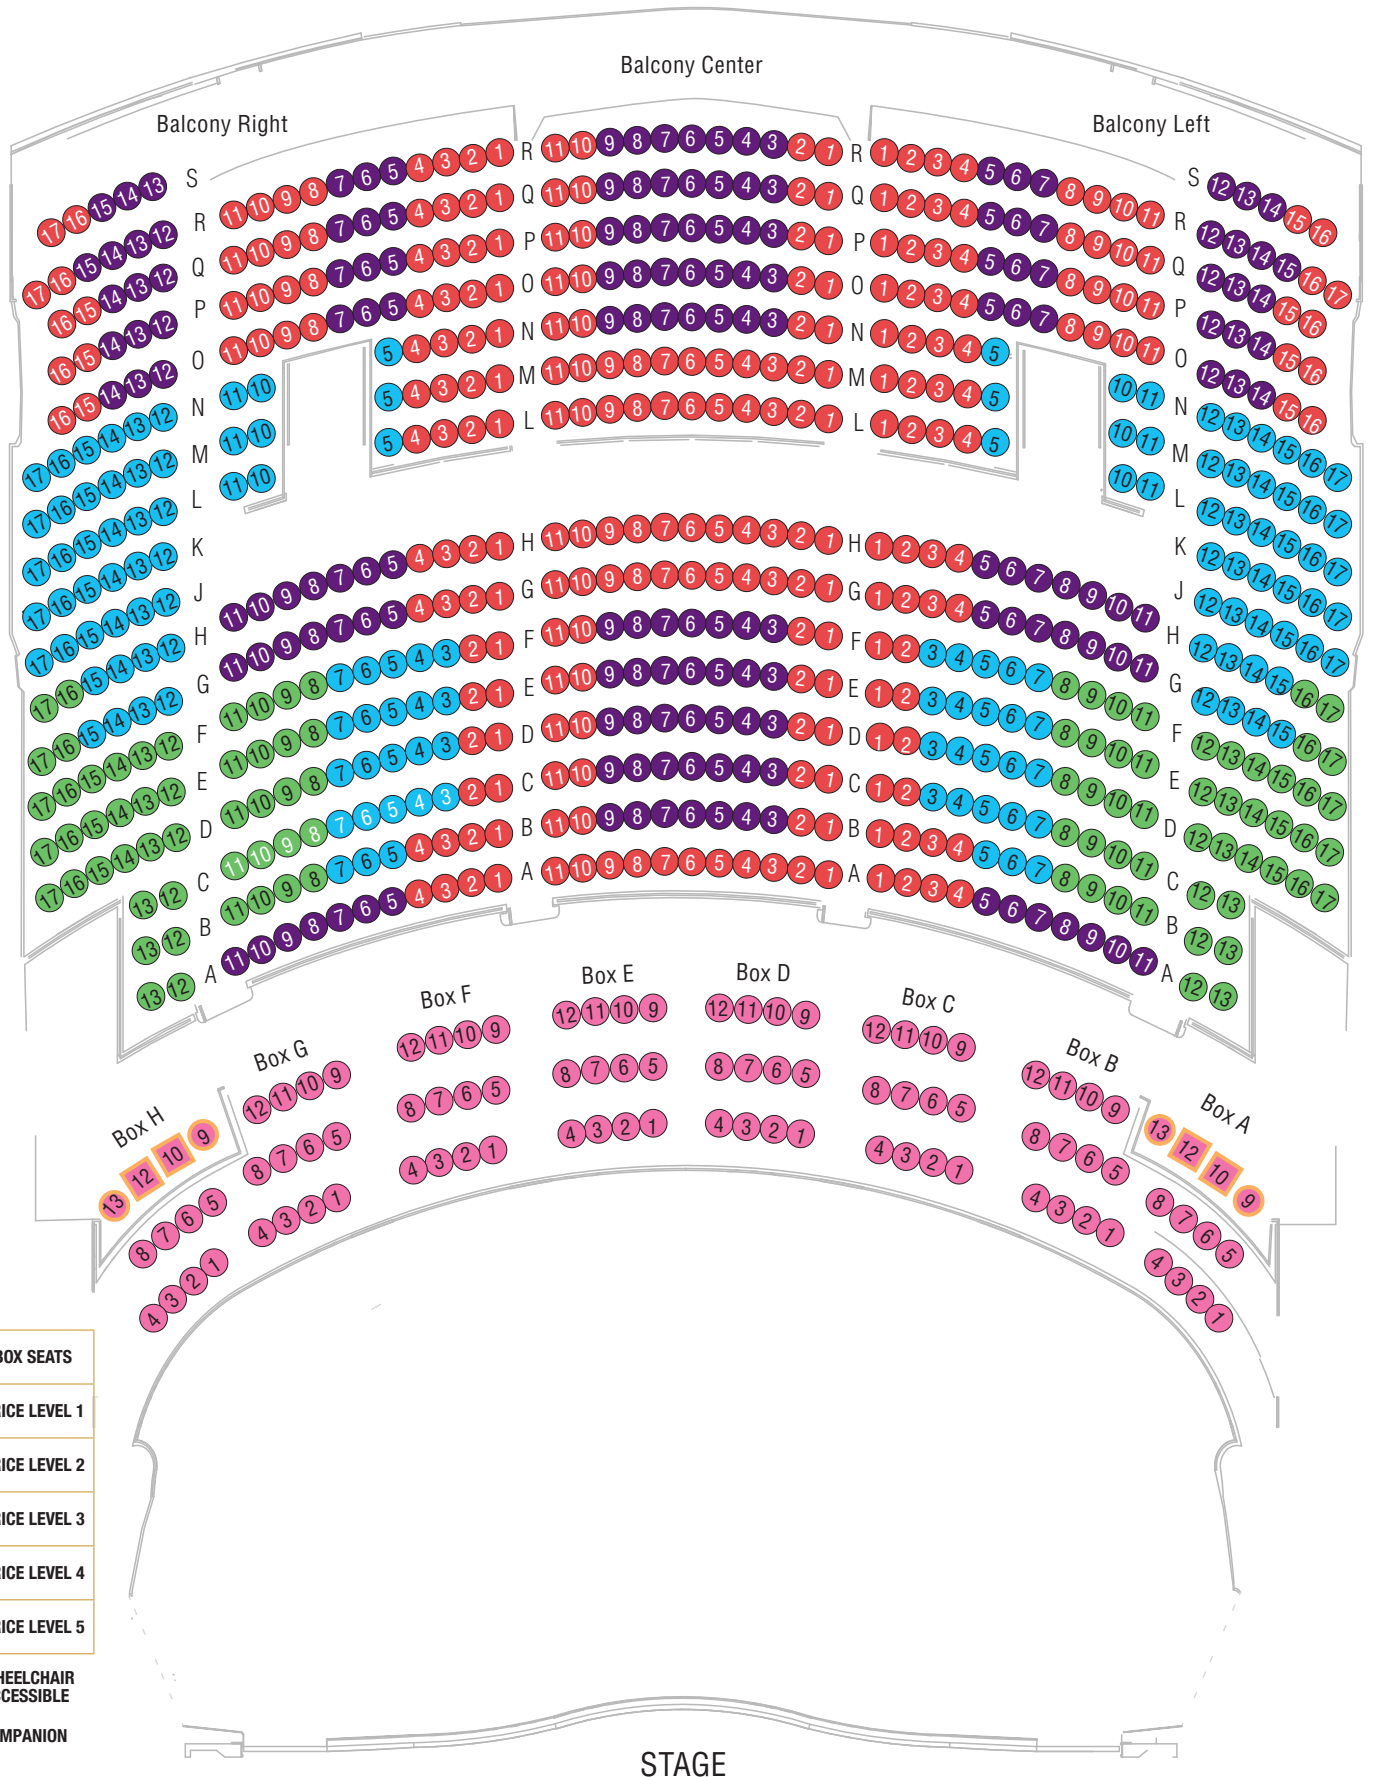

POPS Orchestra Seating

POPS Balcony Seating

CHORAL TERRACE Seating

	BOX SEATS
	PRICE LEVEL 1
	PRICE LEVEL 2
	PRICE LEVEL 3
	PRICE LEVEL 4
	PRICE LEVEL 5
	WHEELCHAIR ACCESSIBLE
	COMPANION