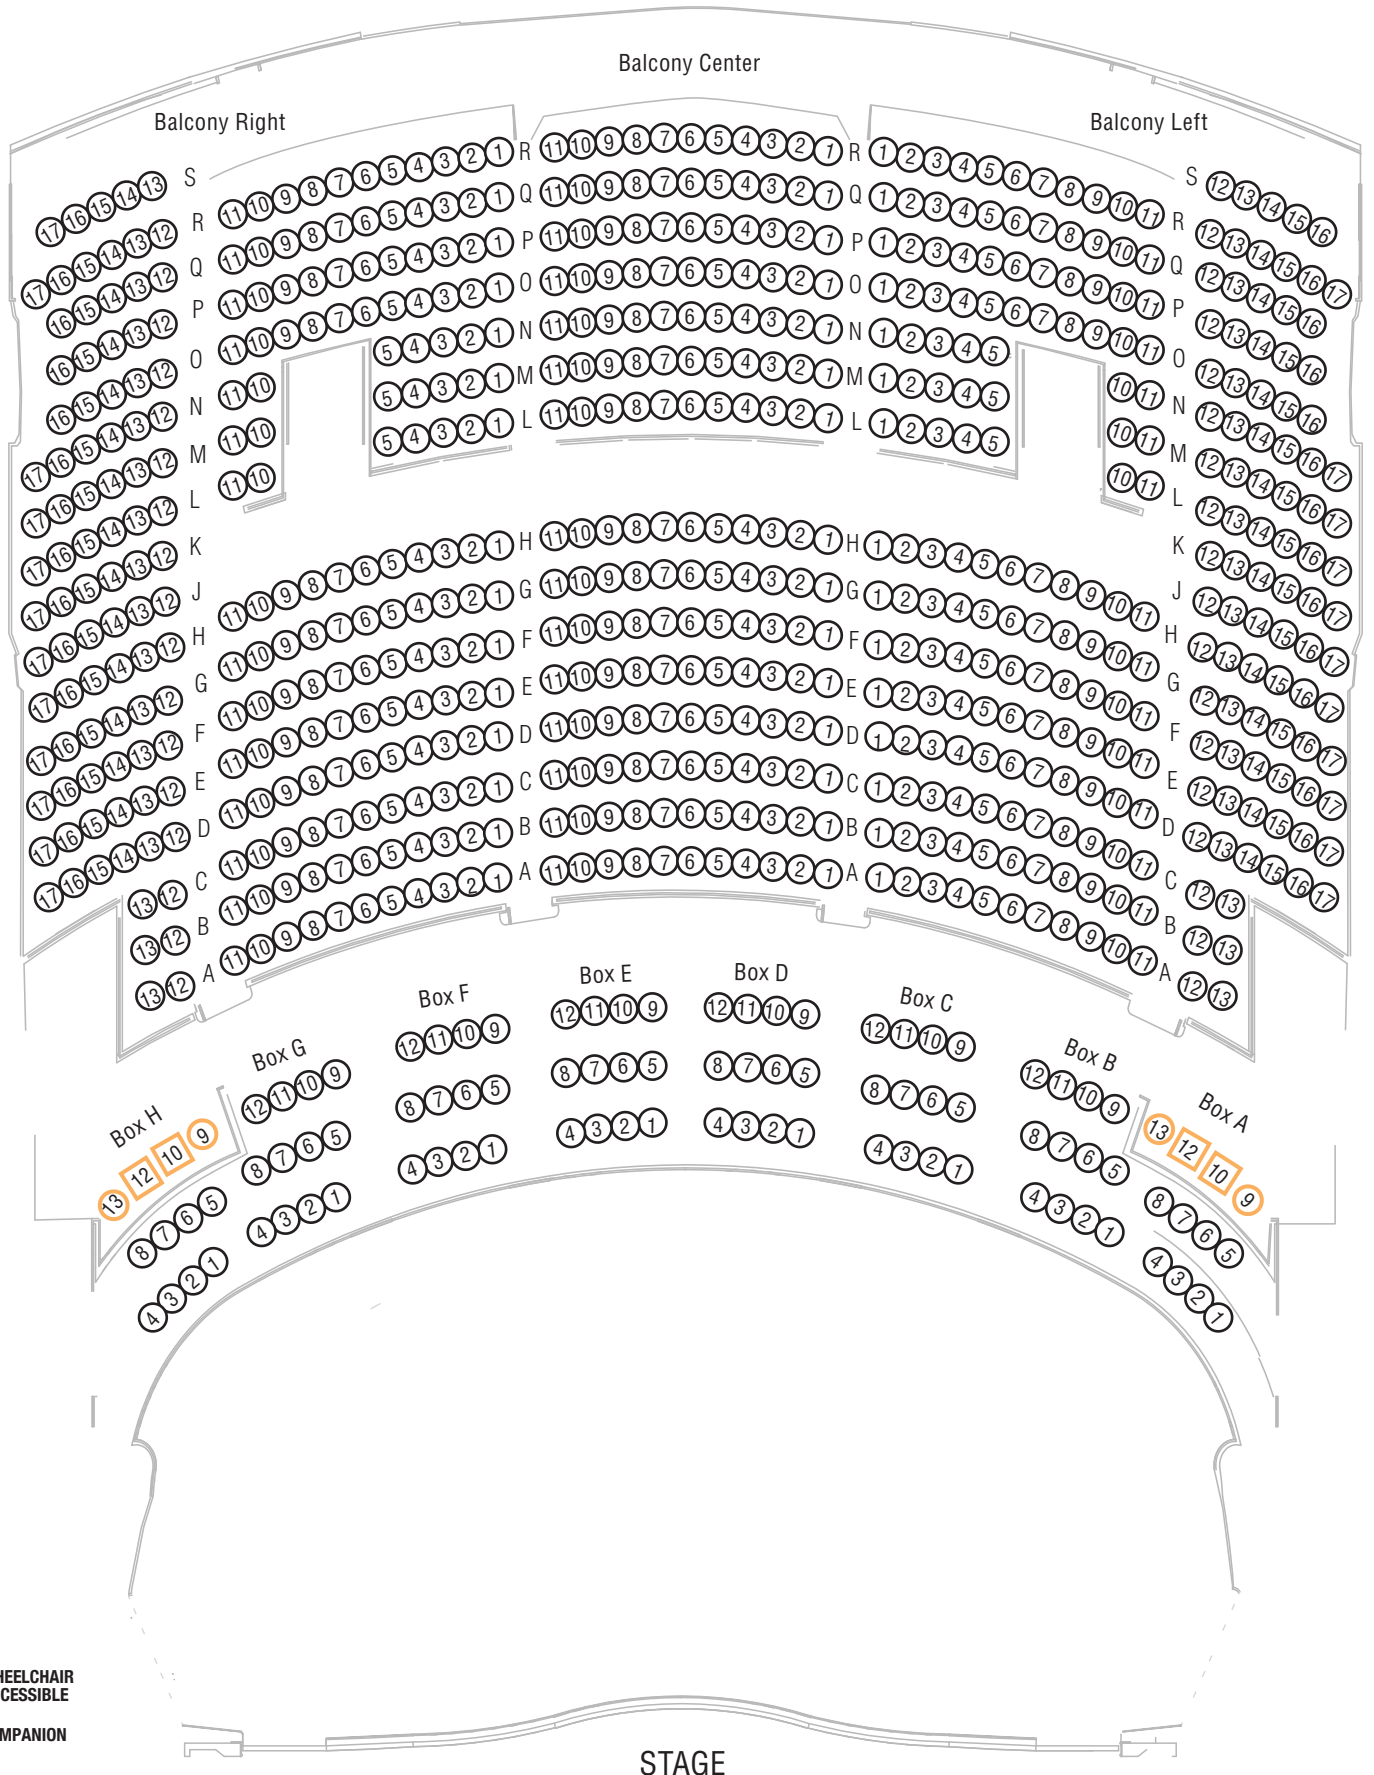

# BRADLEY SYMPHONY CENTER SEATING CHART

## Box and Balcony

 WHEELCHAIR ACCESSIBLE  
 COMPANION

STAGE