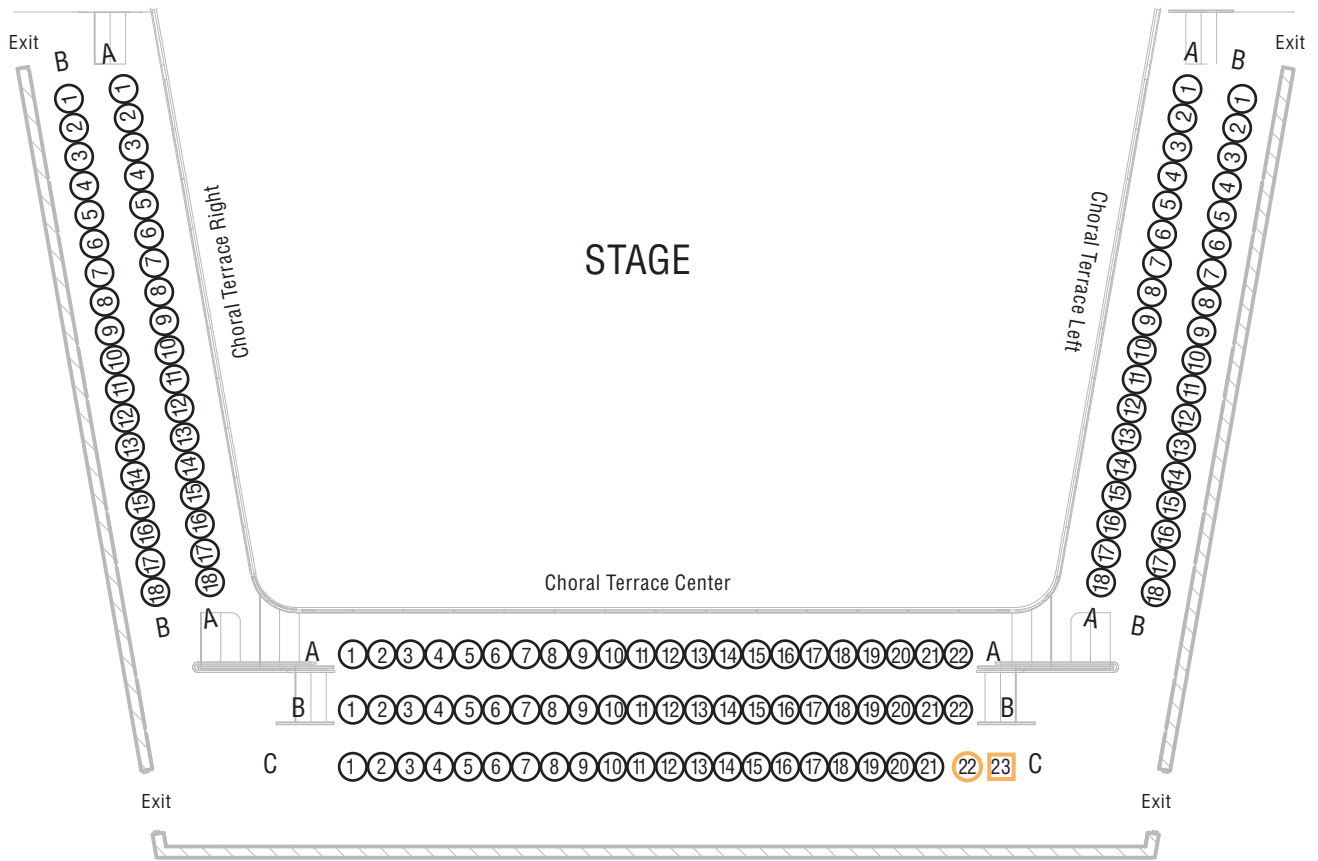

# BRADLEY SYMPHONY CENTER SEATING CHART

## Choral Terrace

- WHEELCHAIR ACCESSIBLE
- COMPANION